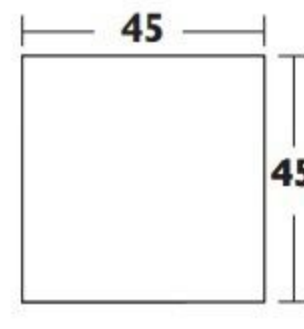

## Style Information

Arm Height: 28"  
 Seat Depth: 31"  
 Seat Height: 18"  
 Back Height: 28"  
 Feather Toss Pillows  
 Not To Scale

# BRADFORD

Sofa

LAF One Arm Sofa

Armless Sofa

RAF One Arm Sofa

Corner

Ottoman

Armless Chair