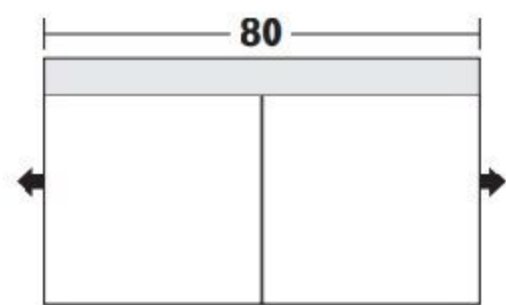

Armless Sofa