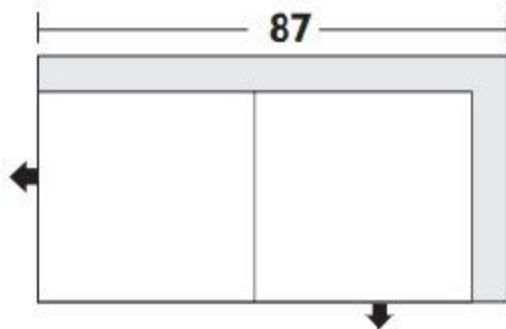

RAF One Arm Sofa