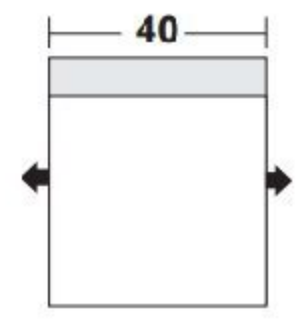

## Style Information

Arm Height: 28"  
 Seat Depth: 31"  
 Seat Height: 18"  
 Back Height: 28"  
 Feather Toss Pillows  
 Not To Scale

# BRADFORD

Sofa

LAF One Arm Sofa

Armless Sofa

RAF One Arm Sofa

Corner

Ottoman

Armless Chair