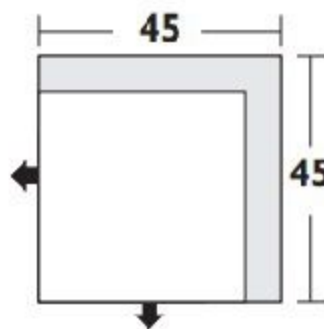

## Style Information

Arm Height: 28"  
 Seat Depth: 31"  
 Seat Height: 18"  
 Back Height: 28"  
 Feather Toss Pillows  
 Not To Scale

# BRADFORD

Sofa

LAF One Arm Sofa

Armless Sofa

RAF One Arm Sofa

Corner

Ottoman

Armless Chair