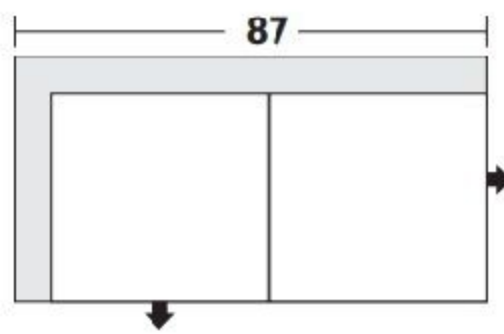

LAF One Arm Sofa