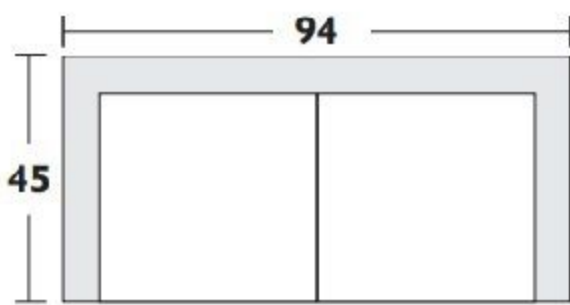

BRADFORD

Sofa