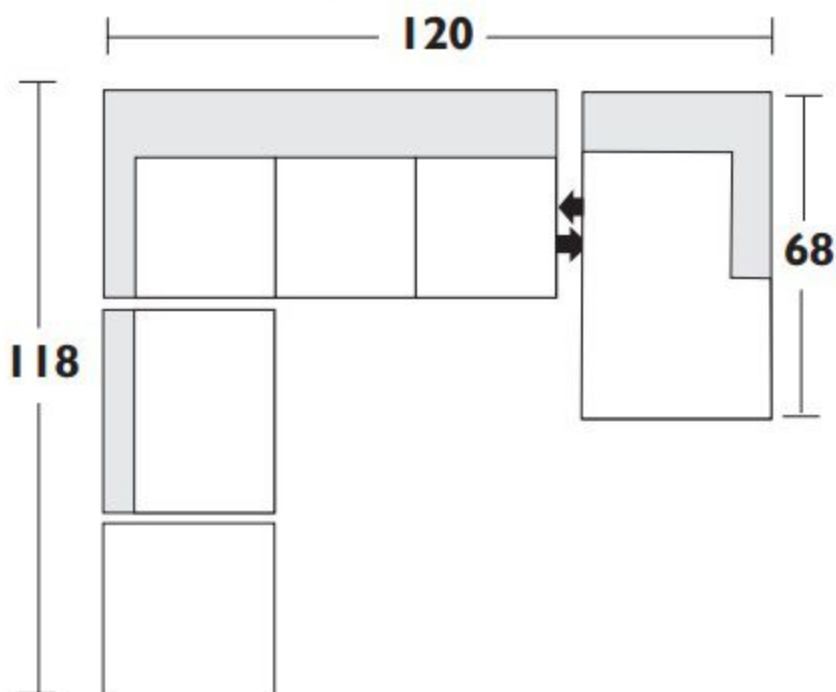

RAF One Arm Loveseat

RAF One Arm Chair

Armless Sofa

Armless Apartment-Sofa

Armless Loveseat

Armless Chair

Corner

**One Arm Chaise
RAF or LAF**

Extension

(Note the Extension piece matches to an arm only)

Ottoman

Configuration Suggestions

BROCK