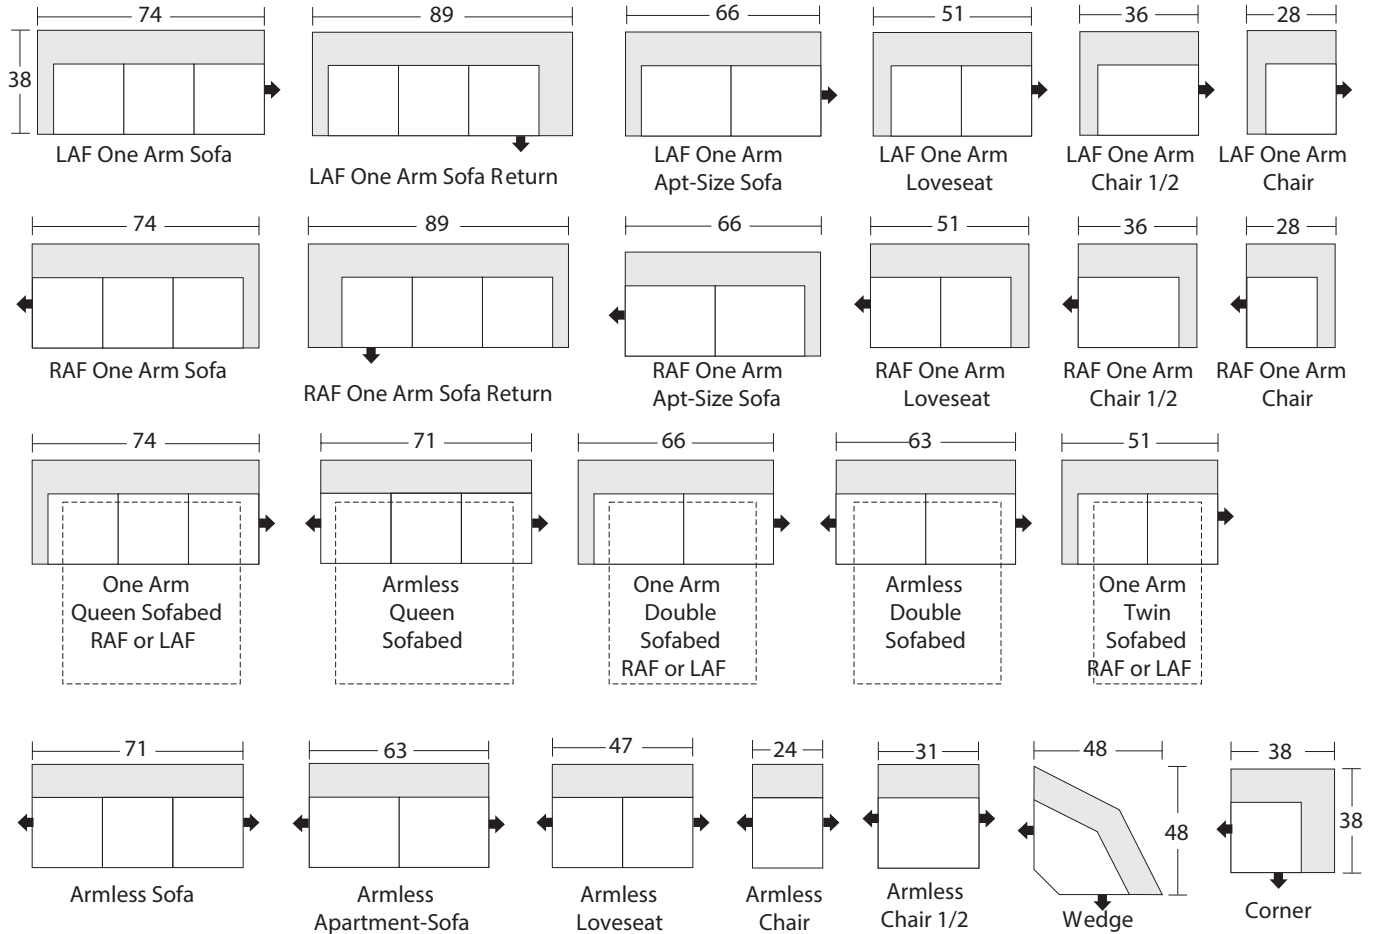

MILO | SECTIONAL PLANNER

Configuration Suggestions