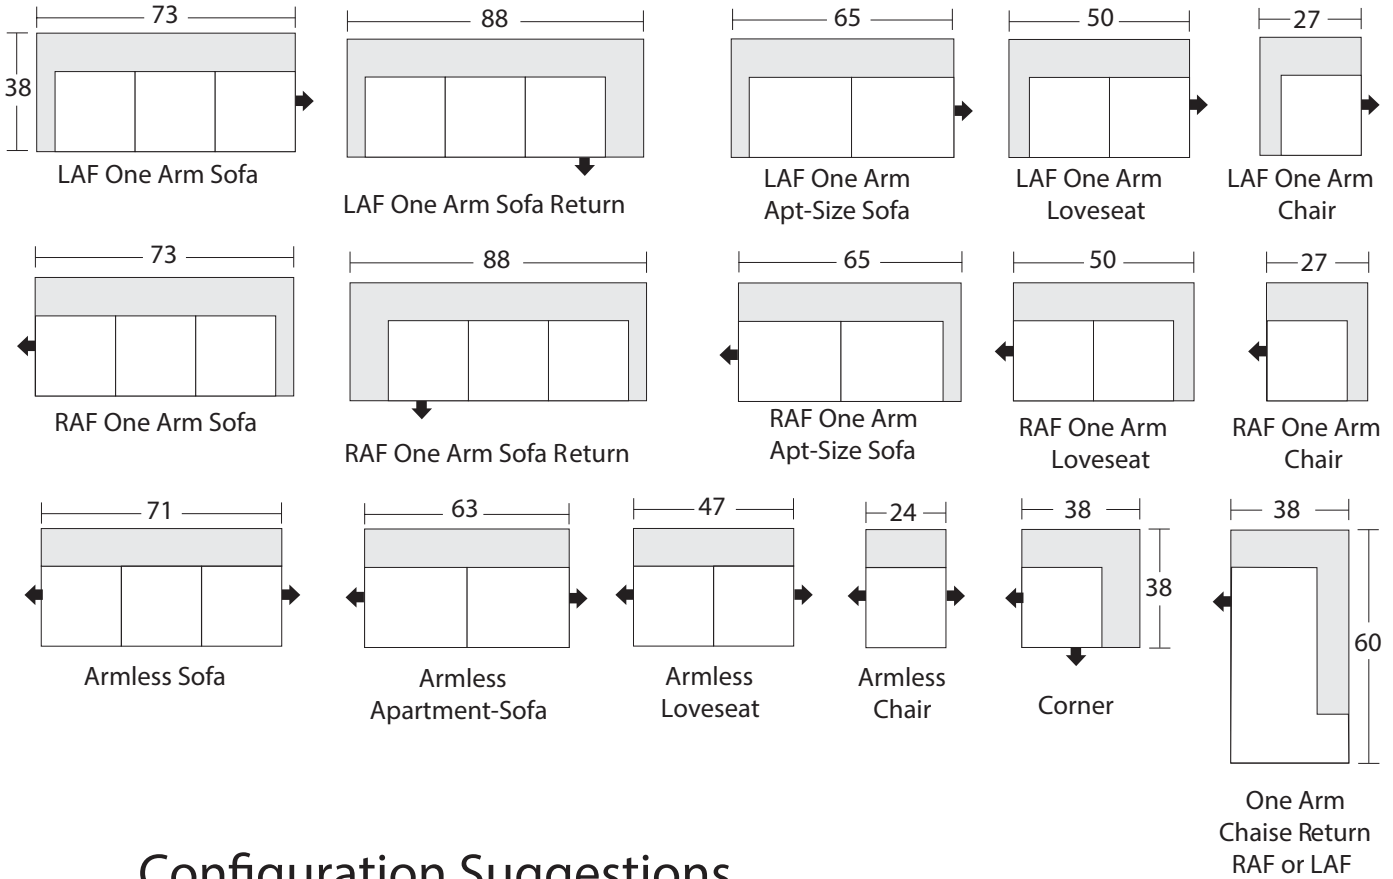

# ROMY | SECTIONAL PLANNER

## Configuration Suggestions