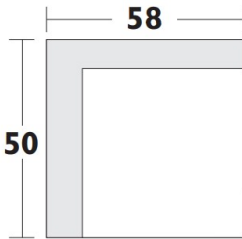

LOUISE

OPTIONS & PRICES

FABRIC GRADE: 5 10 15 20 25 30 35 40

CORNER	1749	1829	1919	2059	2199	2379	2569	2769
50" L X 50" D X 35" H								
1 ARM CHAIR ½	1929	2029	2129	2279	2439	2639	2849	3069
58" L X 50" D X 35" H								
ARMLESS CHAIR ½	1889	1989	2089	2229	2389	2579	2789	3009
50" L X 50" D X 35" H								
OTTOMAN	1299	1369	1439	1539	1649	1779	1919	2069
50" L X 50" D X 19" H								

CUSTOM ORDER:

SOLID WOOD FRAME

ELASTICIZED WEBBING

AVAILABLE IN HUNDREDS OF FABRICS

1 ARM CHAIR ½/ CORNER INCLUDES 1 TOSS CUSHION

MADE IN CANADA

WARRANTY:

FRAME – 25 YEAR PRO-RATED

SPRINGS/WEBBING – 25 YEAR PRO-RATED

FOAM SEAT AND BACK – 25 YEAR PRO-RATED

FIBRE BACKS AND TOSS – 1 YEAR

FABRIC – 1 YEAR

PHOENIX EXT WARRANTY:

COVERAGE - ALL ACCIDENTAL STAINS

CLEAN – UP TO 10 YEARS

REPAIR – UP TO 5 YEARS

REPLACE – UP TO 5 YEARS

EXTRA COSTS WILL APPLY

ASK YOURS SALES ASSOCIATE FOR DETAILS

NO RISK - "DON'T USE IT DON'T LOSE IT"

**LAF One Arm
Chair 1/2**