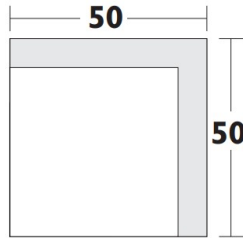

LOUISE

OPTIONS & PRICES

FABRIC GRADE: 5 10 15 20 25 30 35 40

CORNER	1749	1829	1919	2059	2199	2379	2569	2769
50" L X 50" D X 35" H								
1 ARM CHAIR ½	1929	2029	2129	2279	2439	2639	2849	3069
58" L X 50" D X 35" H								
ARMLESS CHAIR ½	1889	1989	2089	2229	2389	2579	2789	3009
50" L X 50" D X 35" H								
OTTOMAN	1299	1369	1439	1539	1649	1779	1919	2069
50" L X 50" D X 19" H								

CUSTOM ORDER:

SOLID WOOD FRAME

ELASTICIZED WEBBING

AVAILABLE IN HUNDREDS OF FABRICS

1 ARM CHAIR ½/ CORNER INCLUDES 1 TOSS CUSHION

MADE IN CANADA

WARRANTY:

FRAME – 25 YEAR PRO-RATED

SPRINGS/WEBBING – 25 YEAR PRO-RATED

FOAM SEAT AND BACK – 25 YEAR PRO-RATED

FIBRE BACKS AND TOSS – 1 YEAR

FABRIC – 1 YEAR

PHOENIX EXT WARRANTY:

COVERAGE - ALL ACCIDENTAL STAINS

CLEAN – UP TO 10 YEARS

REPAIR – UP TO 5 YEARS

REPLACE – UP TO 5 YEARS

EXTRA COSTS WILL APPLY

ASK YOURS SALES ASSOCIATE FOR DETAILS

NO RISK - "DON'T USE IT DON'T LOSE IT"

Corner

MUSE & MERCHANT
HOME COLLECTION

PRICES AS OF JANUARY 2022

PRICES SUBJECT TO CHANGE