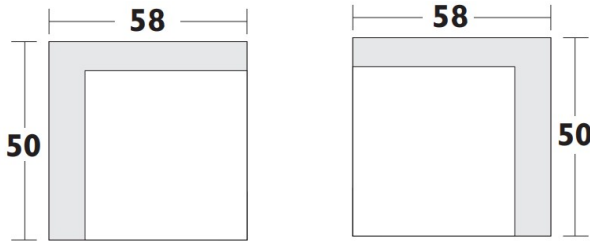

LOUISE

OPTIONS & PRICES

FABRIC GRADE: 5 10 15 20 25 30 35 40

CORNER	1679	1769	1859	1989	2119	2289	2469	2669
50" L X 50" D X 35" H								
1 ARM CHAIR ½	1869	1959	2059	2209	2359	2549	2749	2969
58" L X 50" D X 35" H								
ARMLESS CHAIR ½	1829	1919	2019	2159	2309	2489	2689	2909
50" L X 50" D X 35" H								
OTTOMAN	1259	1329	1389	1489	1589	1719	1859	1999
50" L X 50" D X 19" H								

CUSTOM ORDER:

SOLID WOOD FRAME
ELASTICIZED WEBBING
AVAILABLE IN HUNDREDS OF FABRICS
1 ARM CHAIR ½/ CORNER INCLUDES 1 TOSS CUSHION
MADE IN CANADA

WARRANTY:

FRAME – 25 YEAR PRO-RATED
SPRINGS/WEBBING – 25 YEAR PRO-RATED
FOAM SEAT AND BACK – 25 YEAR PRO-RATED
FIBRE BACKS AND TOSS – 1 YEAR
FABRIC – 1 YEAR

PHOENIX EXT WARRANTY:

COVERAGE - ALL ACCIDENTAL STAINS
CLEAN – UP TO 10 YEARS
REPAIR – UP TO 5 YEARS
REPLACE – UP TO 5 YEARS
EXTRA COSTS WILL APPLY
ASK YOURS SALES ASSOCIATE FOR DETAILS
NO RISK - "DON'T USE IT DON'T LOSE IT"

**LAF One Arm
Chair 1/2**

**RAF One Arm
Chair 1/2**