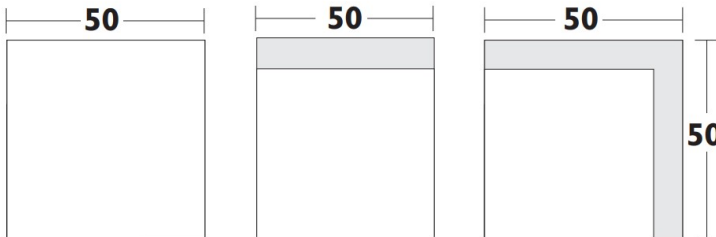

Ottoman

**Armless
Chair 1/2**

Corner