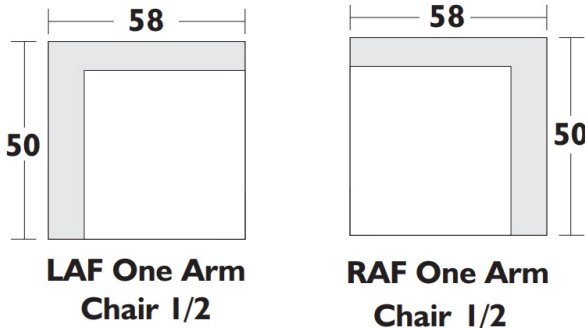

LOUISE

OPTIONS & PRICES

FABRIC GRADE: 5 10 15 20 25 30 35 40

CORNER	1889	1989	2089	2229	2389	2579	2789	3009
50" L X 50" D X 35" H								
1 ARM CHAIR ½	2099	2209	2319	2479	2649	2869	3089	3339
58" L X 50" D X 35" H								
ARMLESS CHAIR ½	2059	2159	2269	2429	2599	2809	3029	3269
50" L X 50" D X 35" H								
OTTOMAN	1429	1499	1579	1689	1799	1949	2109	2269
50" L X 50" D X 19" H								

CUSTOM ORDER:

SOLID WOOD FRAME

ELASTICIZED WEBBING

AVAILABLE IN HUNDREDS OF FABRICS

1 ARM CHAIR ½/ CORNER INCLUDES 1 TOSS CUSHION

MADE IN CANADA

WARRANTY:

FRAME – 25 YEAR PRO-RATED

SPRINGS/WEBBING – 25 YEAR PRO-RATED

FOAM SEAT AND BACK – 25 YEAR PRO-RATED

FIBRE BACKS AND TOSS – 1 YEAR

FABRIC – 1 YEAR

PHOENIX EXT WARRANTY:

COVERAGE - ALL ACCIDENTAL STAINS

CLEAN – UP TO 10 YEARS

REPAIR – UP TO 5 YEARS

REPLACE – UP TO 5 YEARS

EXTRA COSTS WILL APPLY

ASK YOURS SALES ASSOCIATE FOR DETAILS

NO RISK - "DON'T USE IT DON'T LOSE IT"

MUSE & MERCHANT
HOME COLLECTION

PRICES AS OF APRIL 2022
PRICES SUBJECT TO CHANGE