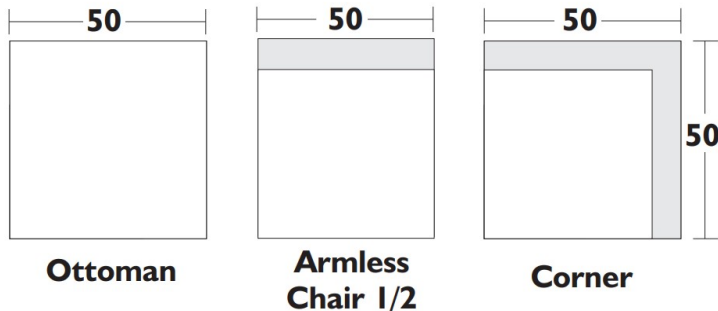

LOUISE

OPTIONS & PRICES

FABRIC GRADE: 5 10 15 20 25 30 35 40

CORNER	1889	1989	2089	2229	2389	2579	2789	3009
50" L X 50" D X 35" H								
1 ARM CHAIR ½	2099	2209	2319	2479	2649	2869	3089	3339
58" L X 50" D X 35" H								
ARMLESS CHAIR ½	2059	2159	2269	2429	2599	2809	3029	3269
50" L X 50" D X 35" H								
OTTOMAN	1429	1499	1579	1689	1799	1949	2109	2269
50" L X 50" D X 19" H								

CUSTOM ORDER:

SOLID WOOD FRAME

ELASTICIZED WEBBING

AVAILABLE IN HUNDREDS OF FABRICS

1 ARM CHAIR ½/ CORNER INCLUDES 1 TOSS CUSHION

MADE IN CANADA

WARRANTY:

FRAME – 25 YEAR PRO-RATED

SPRINGS/WEBBING – 25 YEAR PRO-RATED

FOAM SEAT AND BACK – 25 YEAR PRO-RATED

FIBRE BACKS AND TOSS – 1 YEAR

FABRIC – 1 YEAR

PHOENIX EXT WARRANTY:

COVERAGE - ALL ACCIDENTAL STAINS

CLEAN – UP TO 10 YEARS

REPAIR – UP TO 5 YEARS

REPLACE – UP TO 5 YEARS

EXTRA COSTS WILL APPLY

ASK YOURS SALES ASSOCIATE FOR DETAILS

NO RISK - "DON'T USE IT DON'T LOSE IT"

MUSE & MERCHANT
HOME COLLECTION

PRICES AS OF APRIL 2022
PRICES SUBJECT TO CHANGE