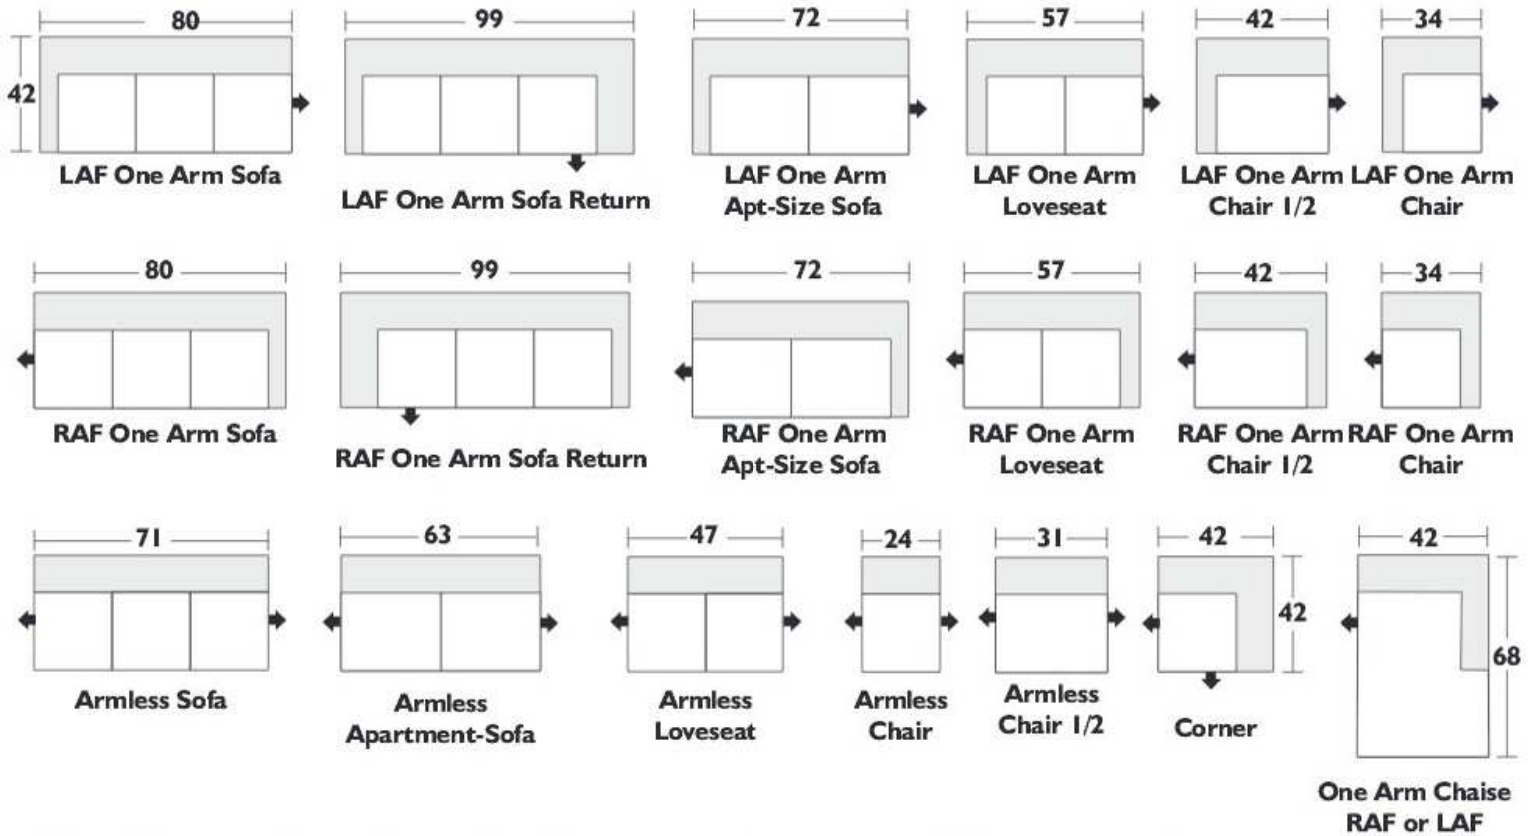

# Sectional Planner

# ROXBURY

\* All dimensions shown are approximate and are subject to the slight variations inherent in a hand built product